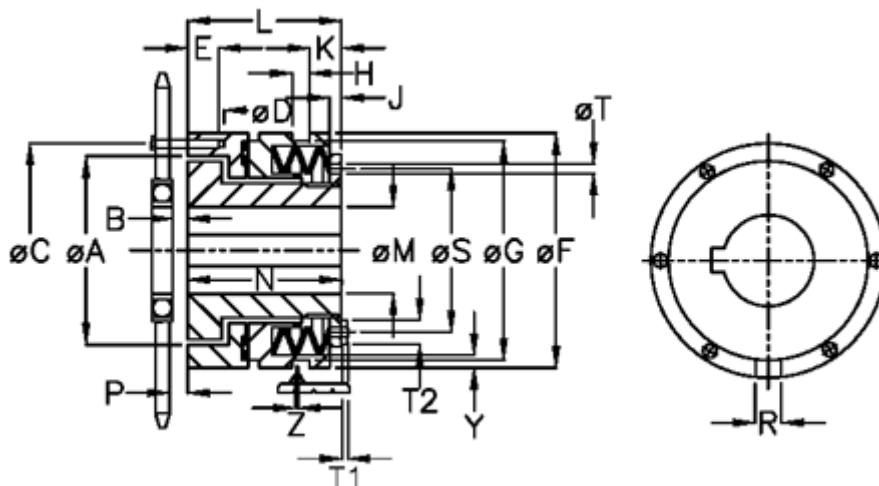

Article number: 46923512

Description: Torque limiter Safelifting A 35 M

Measures

| | | | | | |
|----------------------|--------------|-------|--------|----|-------|
| A | = 78.0 | G | = 91.0 | P | = 4.0 |
| B | = 5.0 | H | = 9 | R | = 8 |
| C | = 89 | J | = 6.0 | S | = 70 |
| D | = 6xM6 | K | = 12.0 | T | = 5 |
| Disc spring mounting | = 5x1M | L | = 61.0 | T1 | = 4.0 |
| Disc spring version | = M - medium | M max | = 35 | T2 | = 10 |
| E | = 10.0 | M min | = 14 | Y | = 2 |
| F | = 100 | N | = 56.0 | Z | = 0.0 |